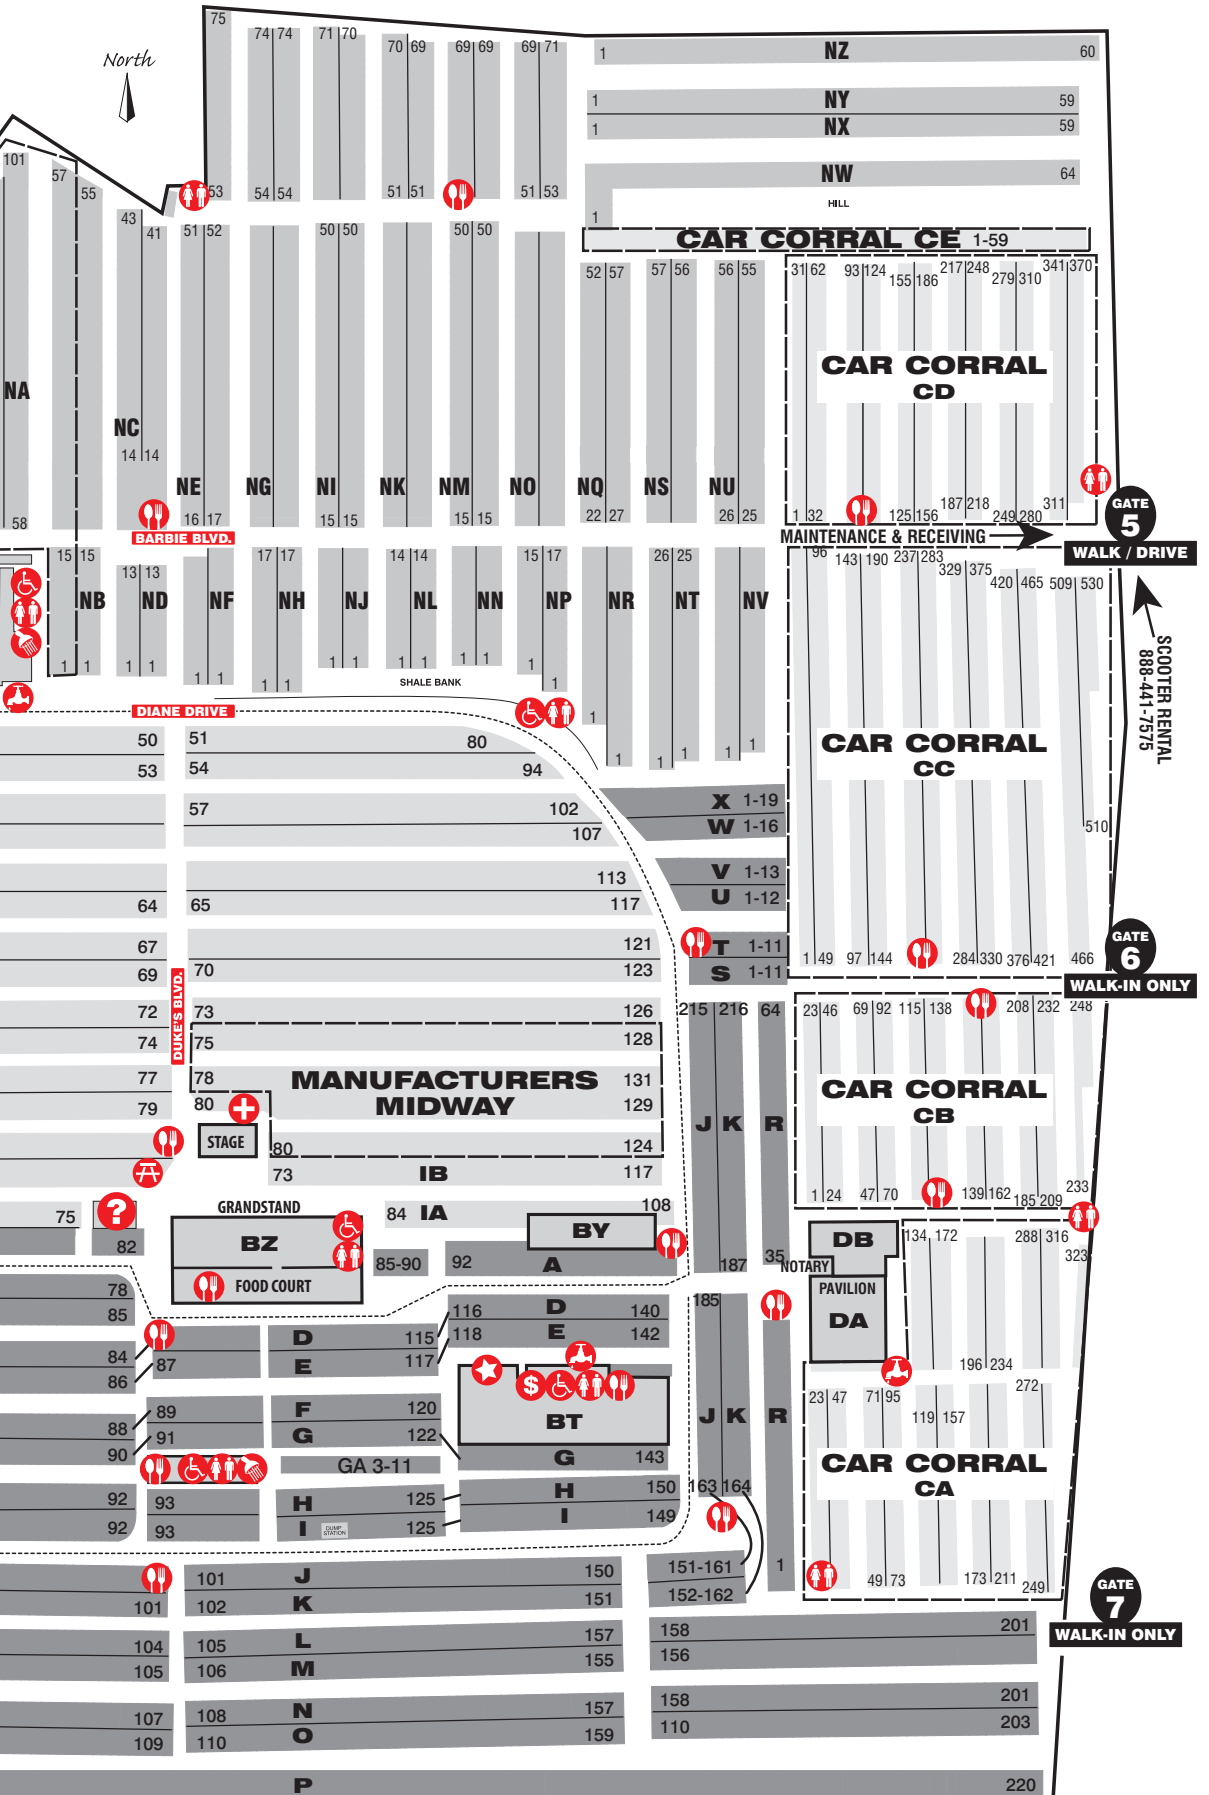

1 NZ 60
1 NY 59
1 NX 59
NW 64
HILL
1

CAR CORRAL CE 1-59

31 62 93 124 155 186 217 248 279 310 341 370
CAR CORRAL CD

1 32 125 156 187 218 249 280 311
MAINTENANCE & RECEIVING

96 143 190 237 283 329 375 420 465 509 530
CAR CORRAL CC

1 49 97 144 284 330 376 421 466
**T 1-11
S 1-11**

23 46 69 92 115 138 208 232 248
CAR CORRAL CB

1 24 47 70 139 162 185 209 233 323
DB PAVILION DA

23 47 71 95 119 157 196 234 272
CAR CORRAL CA

49 73 173 211 249 201 203 220
GATE 7 WALK-IN ONLY

GATE 5 WALK / DRIVE

GATE 6 WALK-IN ONLY

SCOOTER RENTAL
888-441-7575

BARBIE BLVD.

DIANE DRIVE

DUKES BLVD.

SHALE BANK

MANUFACTURERS MIDWAY

STAGE

GRANDSTAND

BZ

FOOD COURT

IA

BY

D

E

F

G

H

I

J

K

L

M

N

O

P

D

E

BT

G

H

I

J

K

L

M

N

O

P

BY

A

D

E

BT

G

H

I

J

K

L

M

N

O

P

IA

A

D

E

BT

G

H

I

J

K

L

M

N

O

P

BY

A

D

E

BT

G

H

I

J

K

L

M

N

O

P

IA

A

D

E

BT

G

H

I

J

K

L

M

N

O

P

IA

A

D

E

BT

G

H

I

J

K

L

M

N

O

P

IA

A

D

E

BT

G

H

I

J

K

L

M

N

O

P

IA

A

D

E

BT

G

H

I

J

K

L

M

N

O

P

IA

A

D

E

BT

G

H

I

J

K

L

M

N

O

P

IA

A

D

E

BT

G

H

I

J

K

L

M

N

O

P

IA

A

D

E

BT

G

H

I

J

K

L

M

N

O

P

IA

A

D

E

BT

G

H

I

J

K

L

M

N

O

P

IA

A

D

E

BT

G

H

I

J

K

L

M

N

O

P

IA

A

D

E

BT

G

H

I

J

K

L

M

N

O

P

IA

A

D

E

BT

G

H

I

J

K

L

M

N

O

P

IA

A

D

E

BT

G

H

I

J

K

L

M

N

O

P

IA

A

D

E

BT